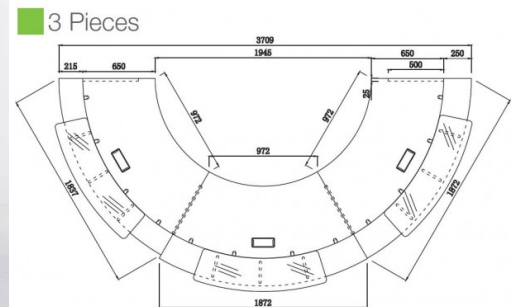

GALLERY IMAGES