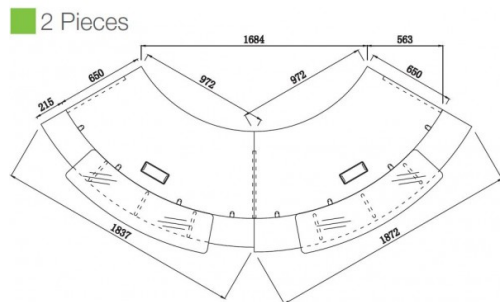

EVO RECEPTION COUNTER

Size: W1872mm x D950mm x H1150mm,
 W3215mm x D950mm x H1150mm,
 W3243mm x D950mm x H1150mm,
 W3709mm x D950mm x H1150mm

Colour: Counter Body- Super High Gloss white 2 pack finish with stainless steel kick plate. Desk Top-Gloss white desk top 2 Pack finish. Hob Top-Frosted Glass 1x piece per each counter section

SKU: N/A

GALLERY IMAGES

PRODUCT DESCRIPTION

Evo has the wow factor. Beautiful circular design in gloss white with glass hobs, white desktop and stainless steel kick plate.

Modules available in two heights that can be arranged in your choice of configuration.