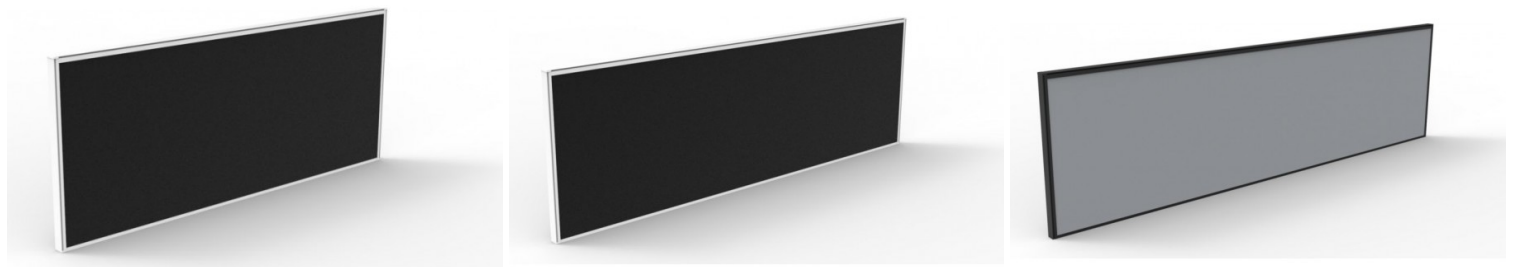

## RAPID INFINITY SCREEN

- 30mm thick and 500mm high
- Modern Pinable Screen for Rapid Infinity Desks and Workstations
- Available in 1200mm, 1500mm and 1800mm Widths
- Choose Between Black Screen with White Frame, or Grey Screen with Black Frame

## PRODUCT DESCRIPTION

Add privacy and noise reduction between users sitting opposite each other with an Infinity screen. The 500mm high pinnable screen fits easily to the workstation