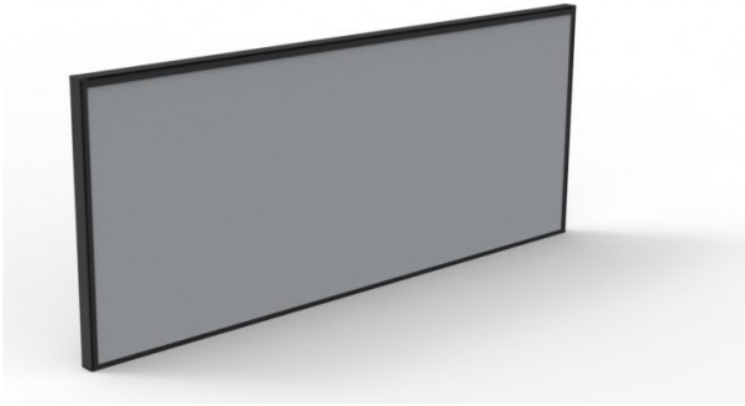

## RAPID INFINITY SCREEN

- 30mm thick and 500mm high
- Modern Pinable Screen for Rapid Infinity Desks and Workstations
- Available in 1200mm, 1500mm and 1800mm Widths
- Choose Between Black Screen with White Frame, or Grey Screen with Black Frame

## PRODUCT DESCRIPTION

Add privacy and noise reduction between users sitting opposite each other with an Infinity screen. The 500mm high pinnable screen fits easily to the workstation