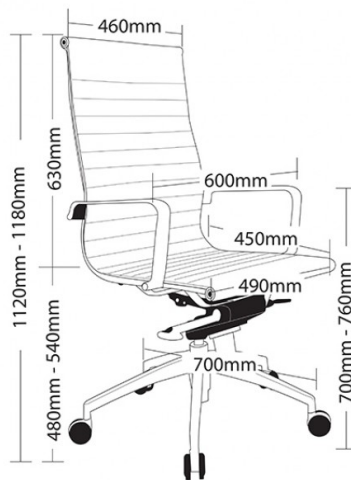

WEB-H

- Adjustable seat height
- Adjustable seat and back angle
- Adjustable weight tension
- Chrome arms
- 700mm Aluminium base
- Knee tilt mechanism with 3 locking positions
- Available in low and high back
- Available in black, red and white PU only
- 5 Year warranty
- Weight limit is 120kg

SKU: WEB-H

GALLERY IMAGES

WEIGHT LIMIT

120

Kilogram