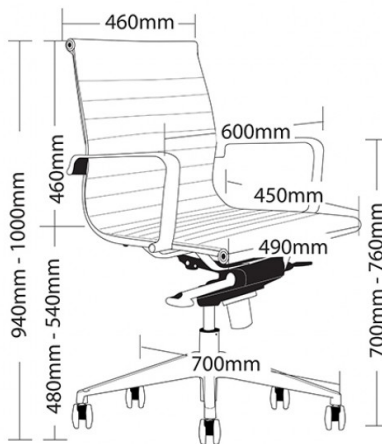

WEB-L

- Adjustable seat height
- Adjustable seat and back angle
- Adjustable weight tension
- Chrome arms
- 700mm Aluminium base
- Knee tilt mechanism with 3 locking positions
- Available in low and high back
- Available in black, red and white PU only
- 5 Year warranty
- Weight limit is 120kg

SKU: WEB-L

GALLERY IMAGES

WEIGHT LIMIT

120

Kilogram